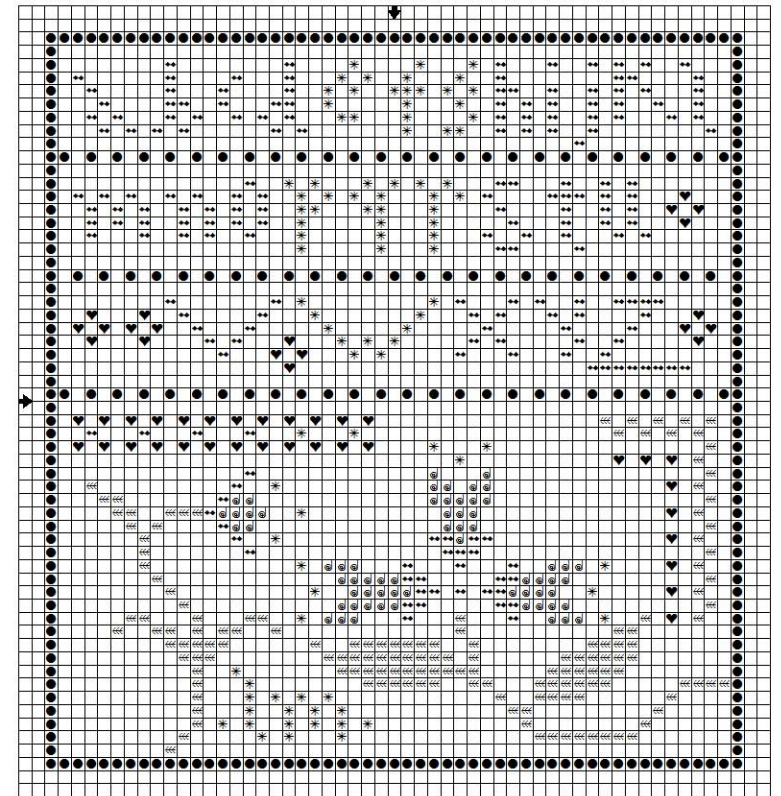

La-D-Da's Tiny Sampler

Symbol	Sampler Threads	DMC
♥	Old Blue Paint	932
♦♦	Cinnamon	433
*	Cidermill Brown	420
Ⓣ	Copper	356
⌘	Dried Thyme	3051
●	Barn Grey	535

Stitch count: 53 W x 56 H

(May be reproduced)

Support your local Needlework Shop!