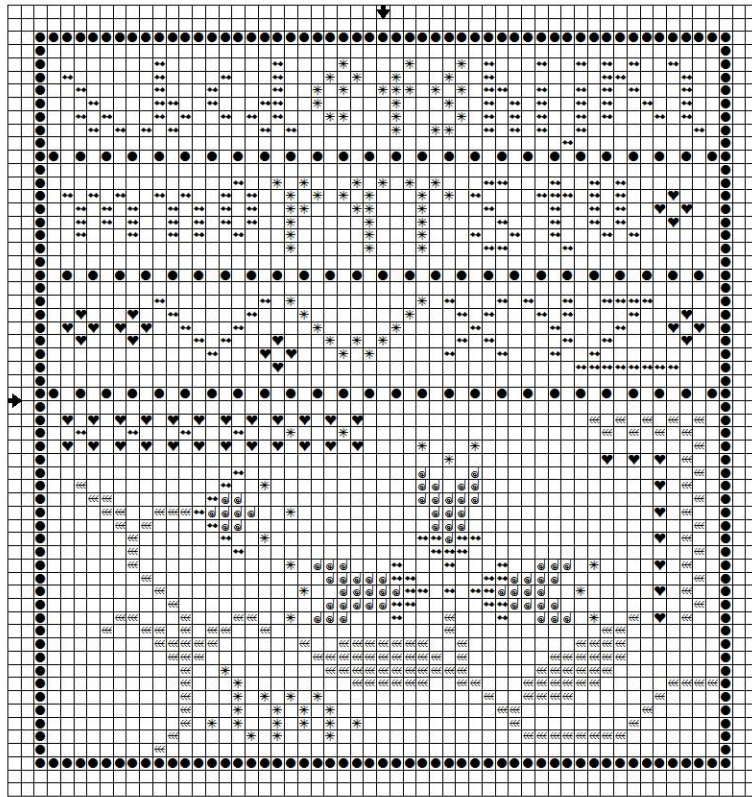

La-D-Da's Tiny Sampler

Symbol	Sampler Threads	DMC
♥	Old Blue Paint	932
♦♦	Cinnamon	433
*	Cidermill Brown	420
Ⓣ	Copper	356
⌘	Dried Thyme	3051
●	Barn Grey	535

Stitch count: 53 W x 56 H

(May be reproduced)

Support your local Needlework Shop!